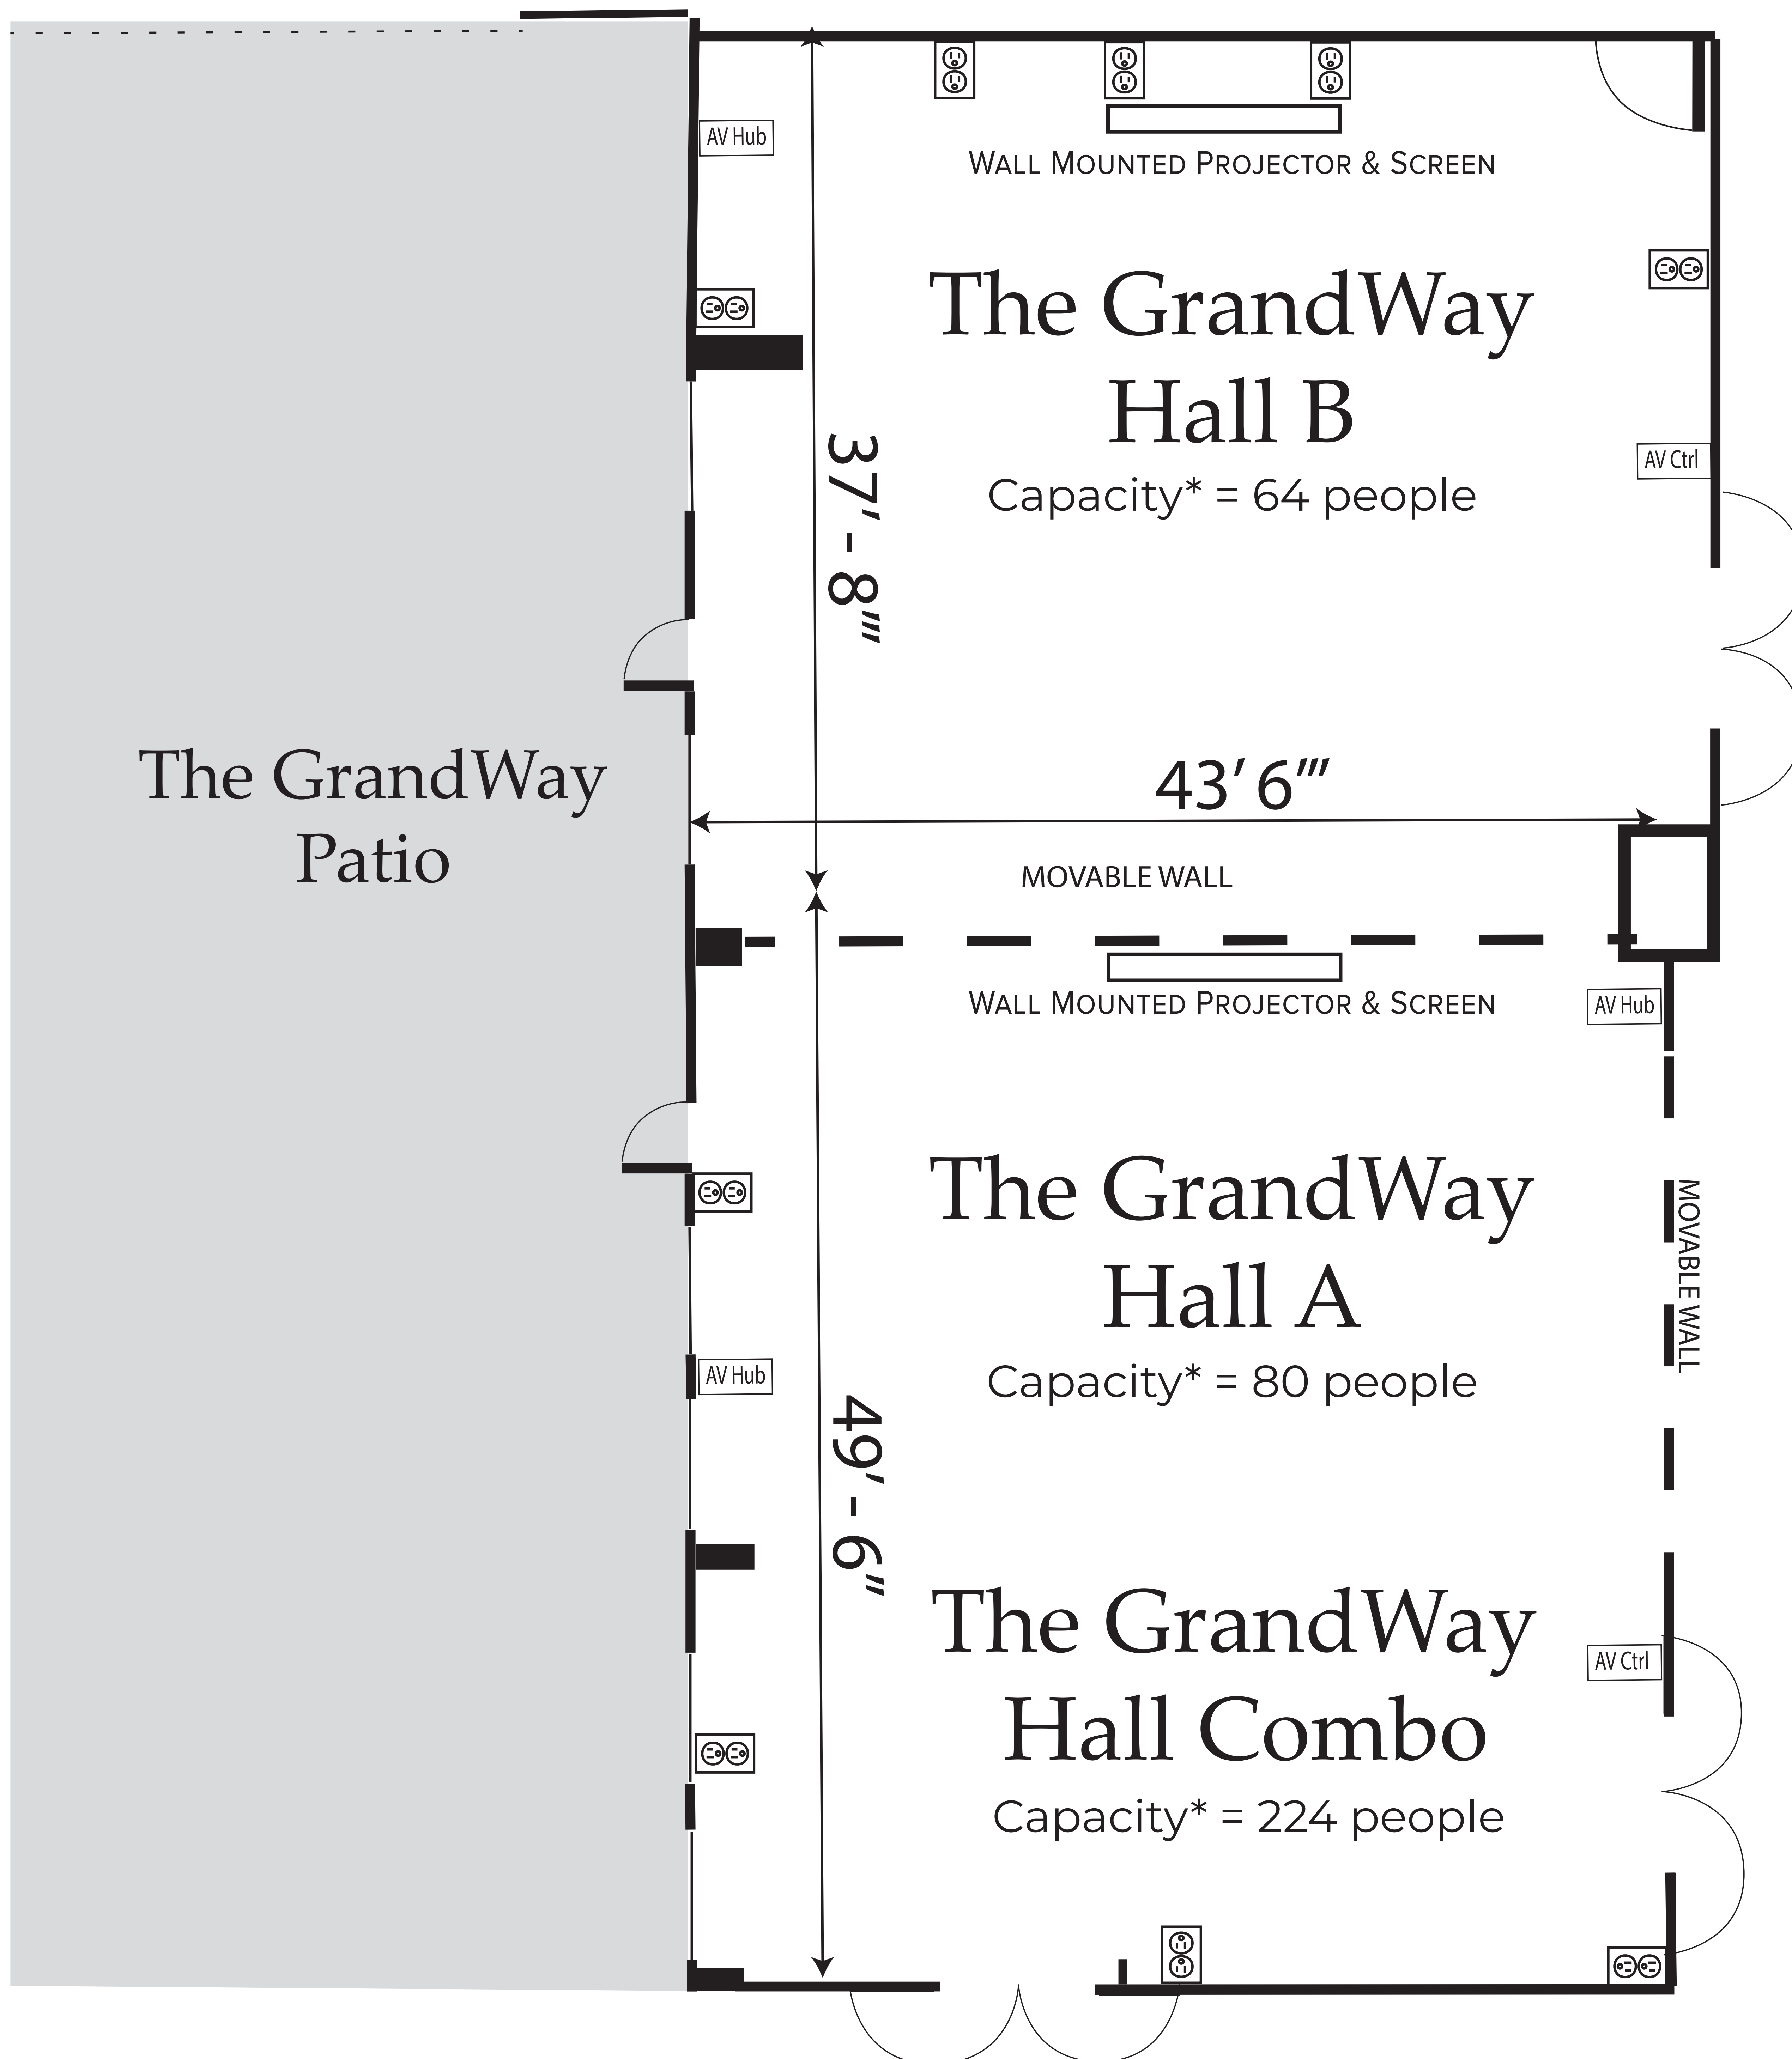

THE GRANDWAY HALL

7445 Wellington County Rd. 21
Elora, ON N0B 1S0
(519) 846-5455
bookings@thegrandway.com

THEGRANDWAY.COM

*Room capacities are dependent on room configurations.