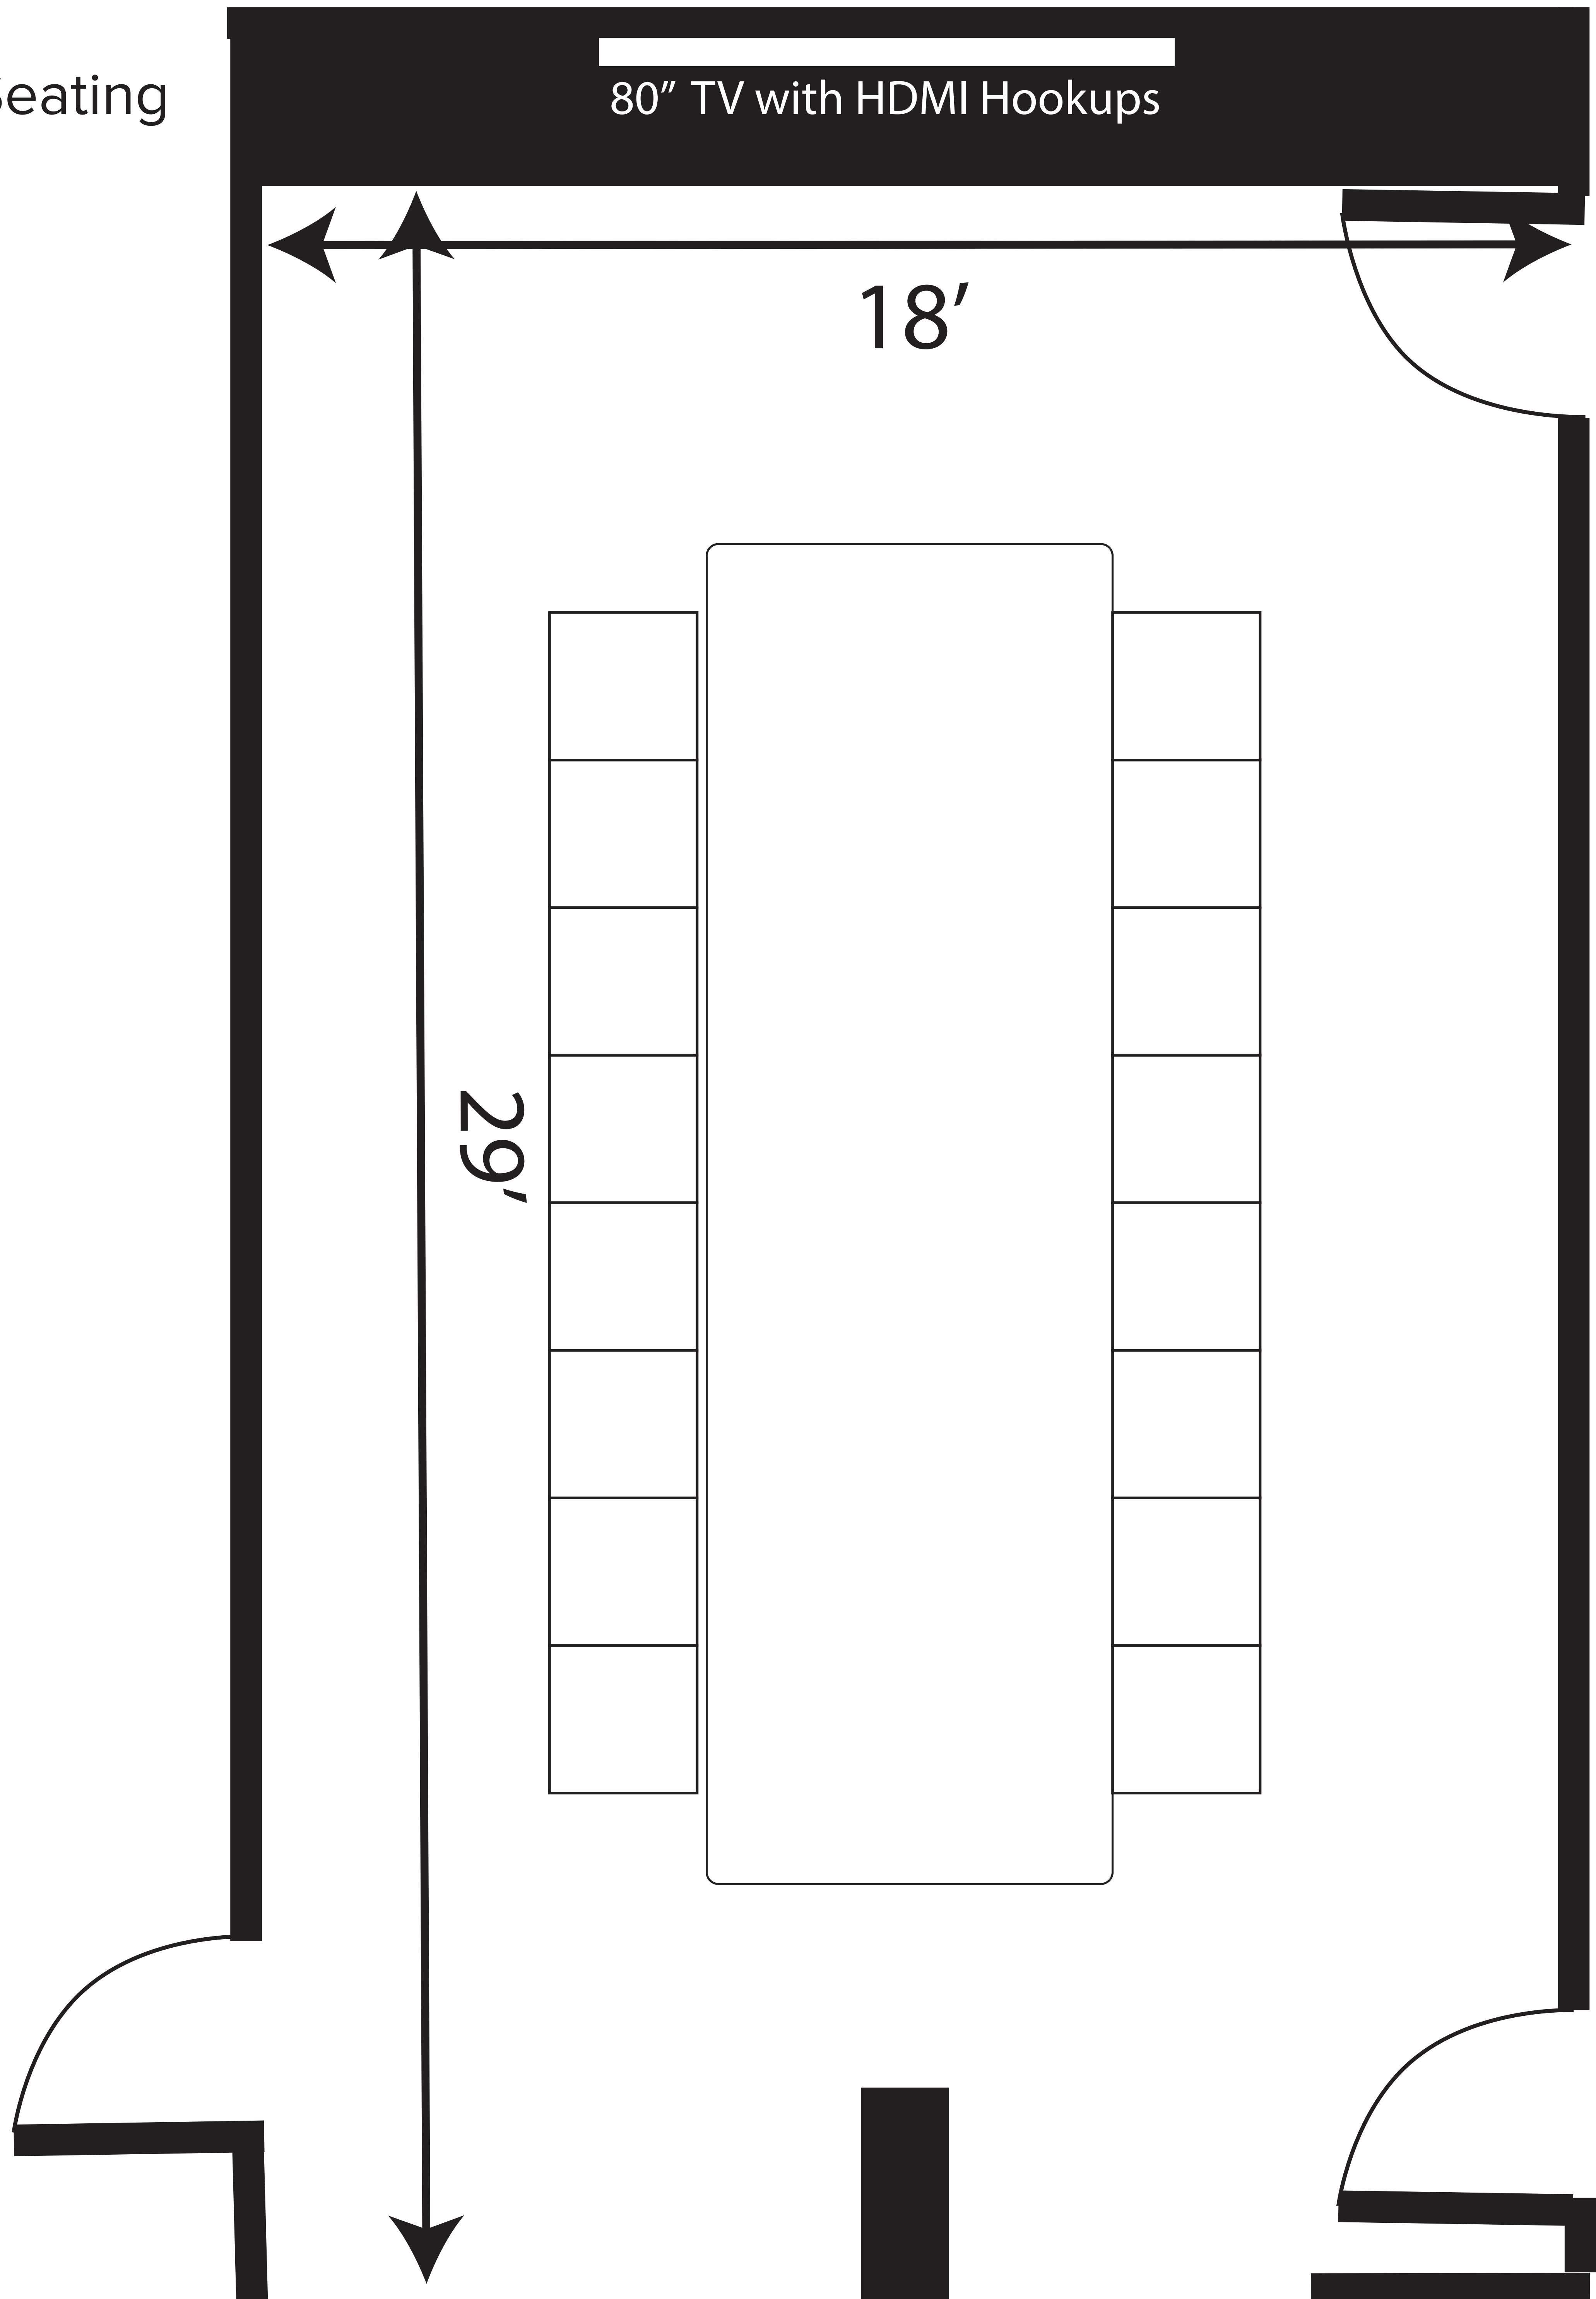

# THE IRVINE BOARDROOM

Boardroom Seating  
16 ppl

7445 Wellington County Rd. 21  
Elora, ON. N0B 1S0  
(519) 846-5455 ext. 288  
bookings@thegrandway.com  
**THEGRANDWAY.COM**