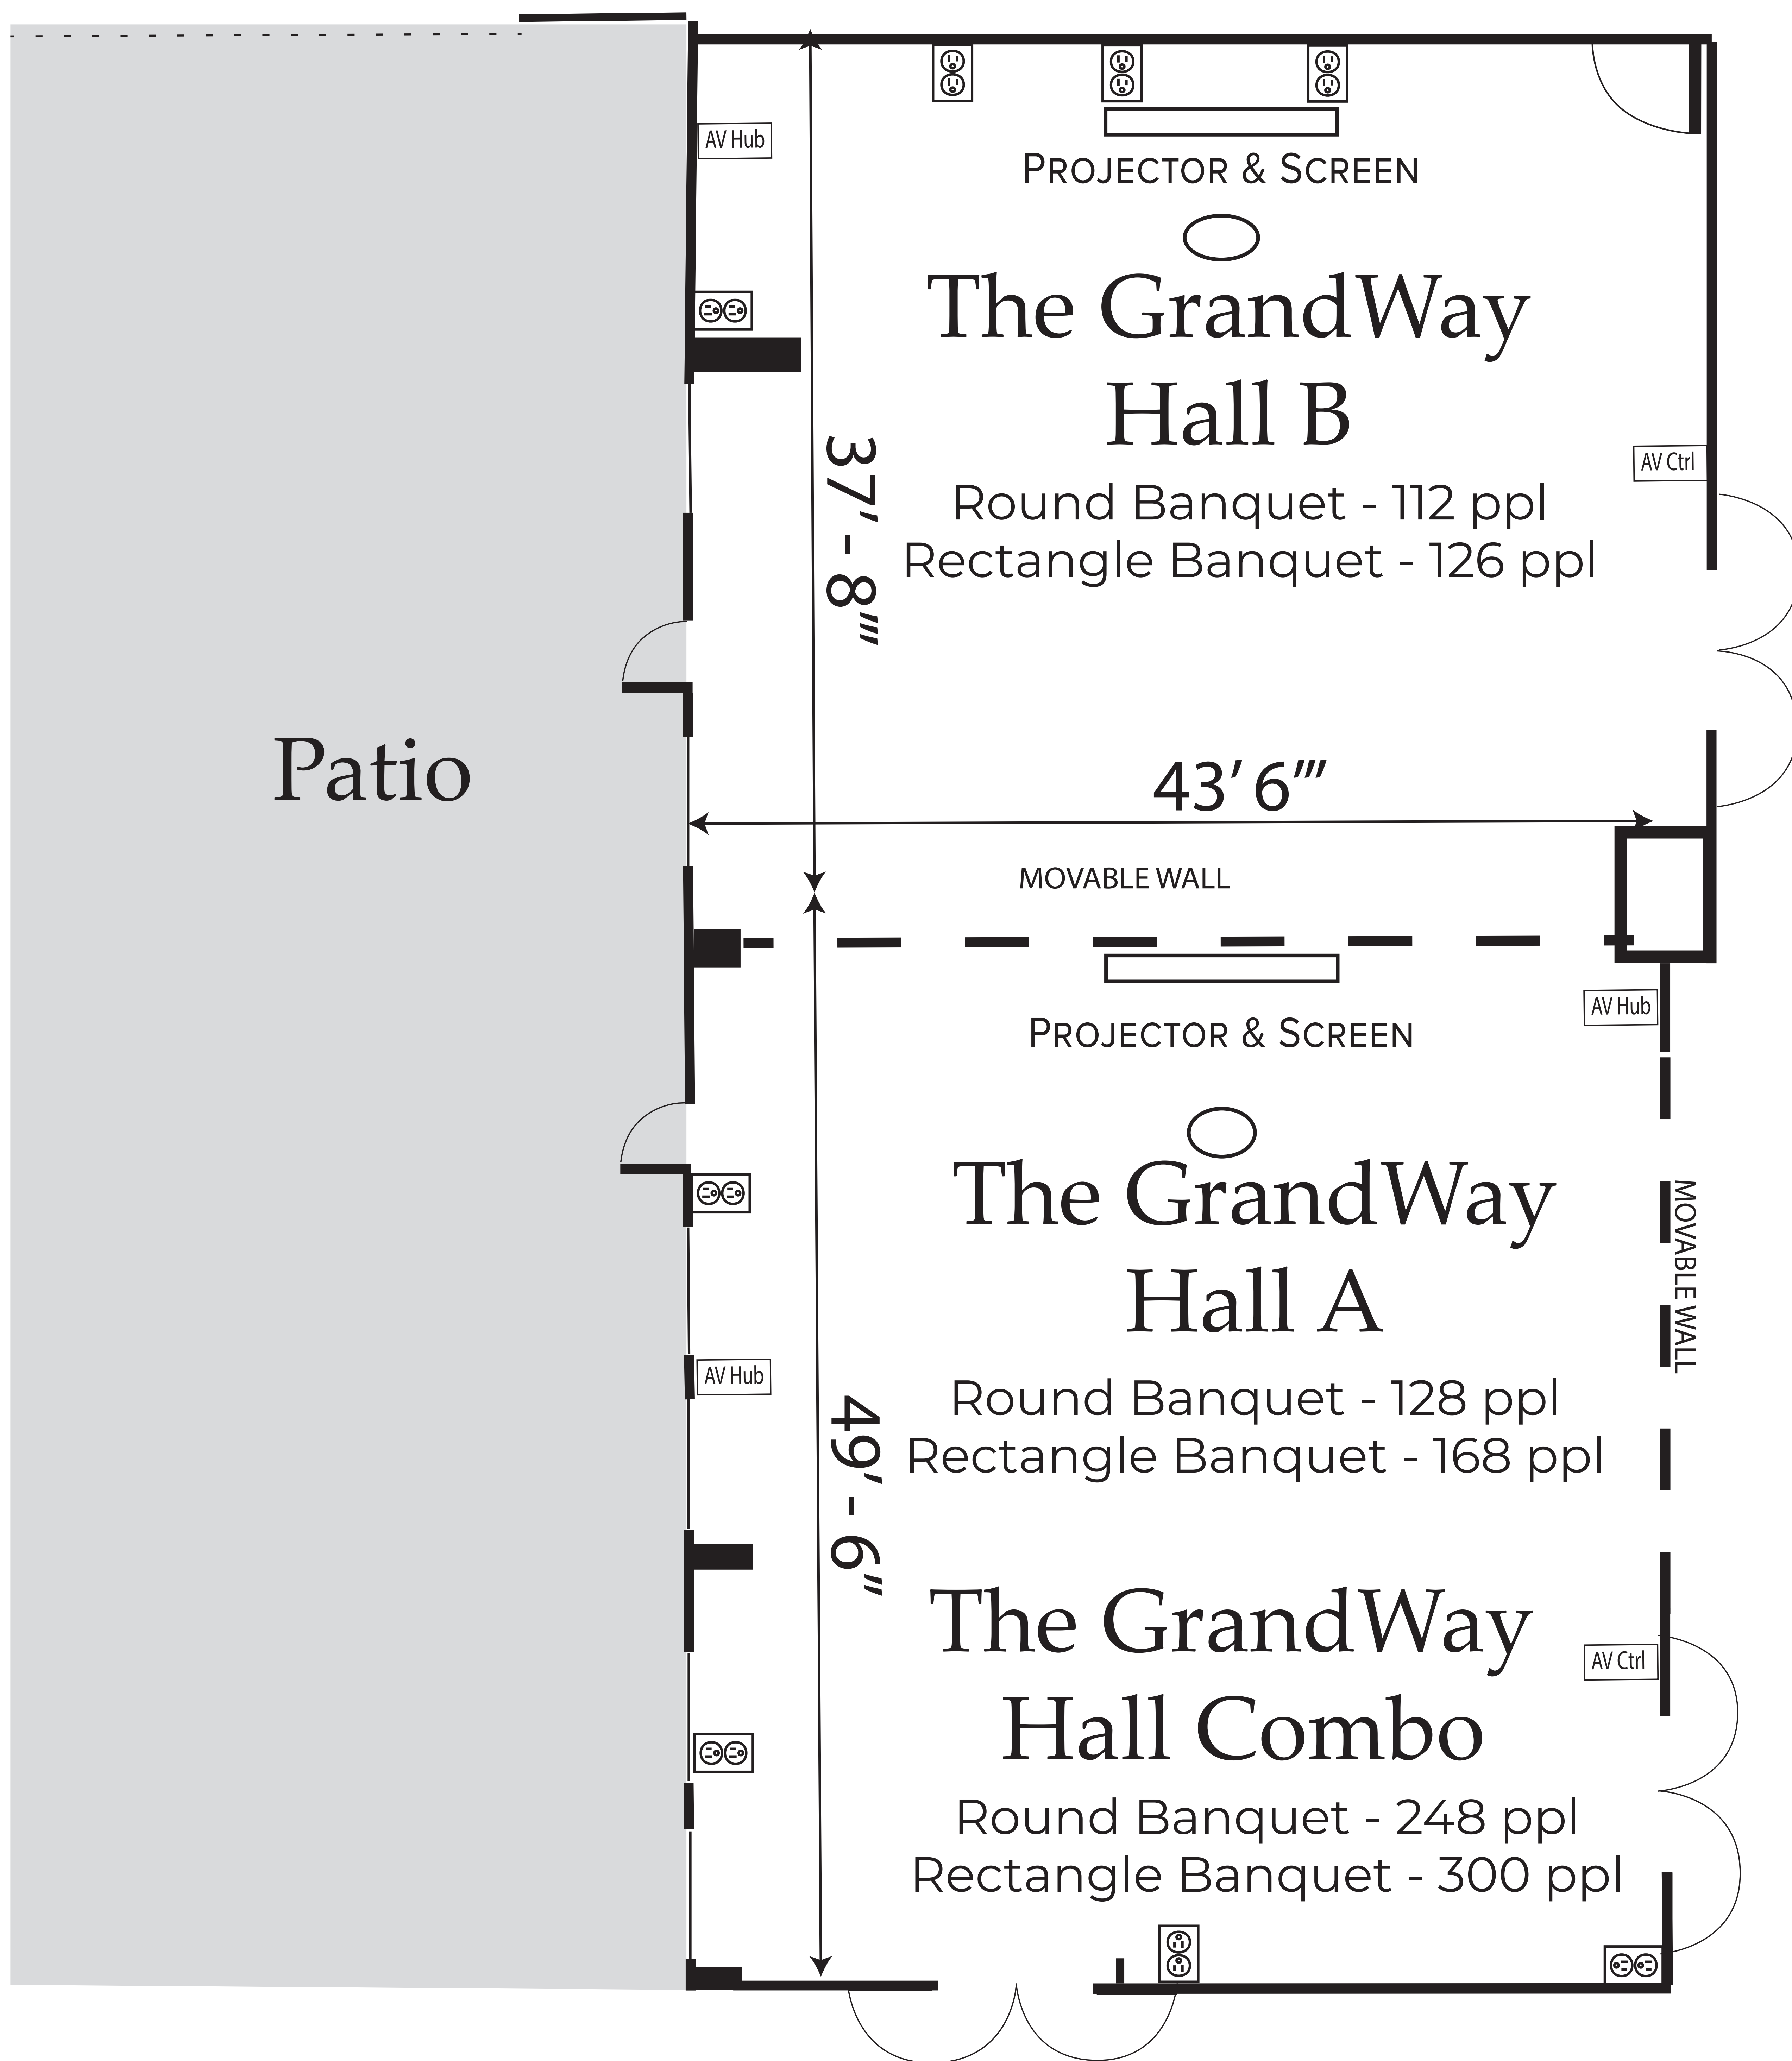

THE GRANDWAY HALL

7445 Wellington County Rd. 21
Elora, ON. N0B 1S0
(519) 846-5455 ext. 288
bookings@thegrandway.com
THEGRANDWAY.COM