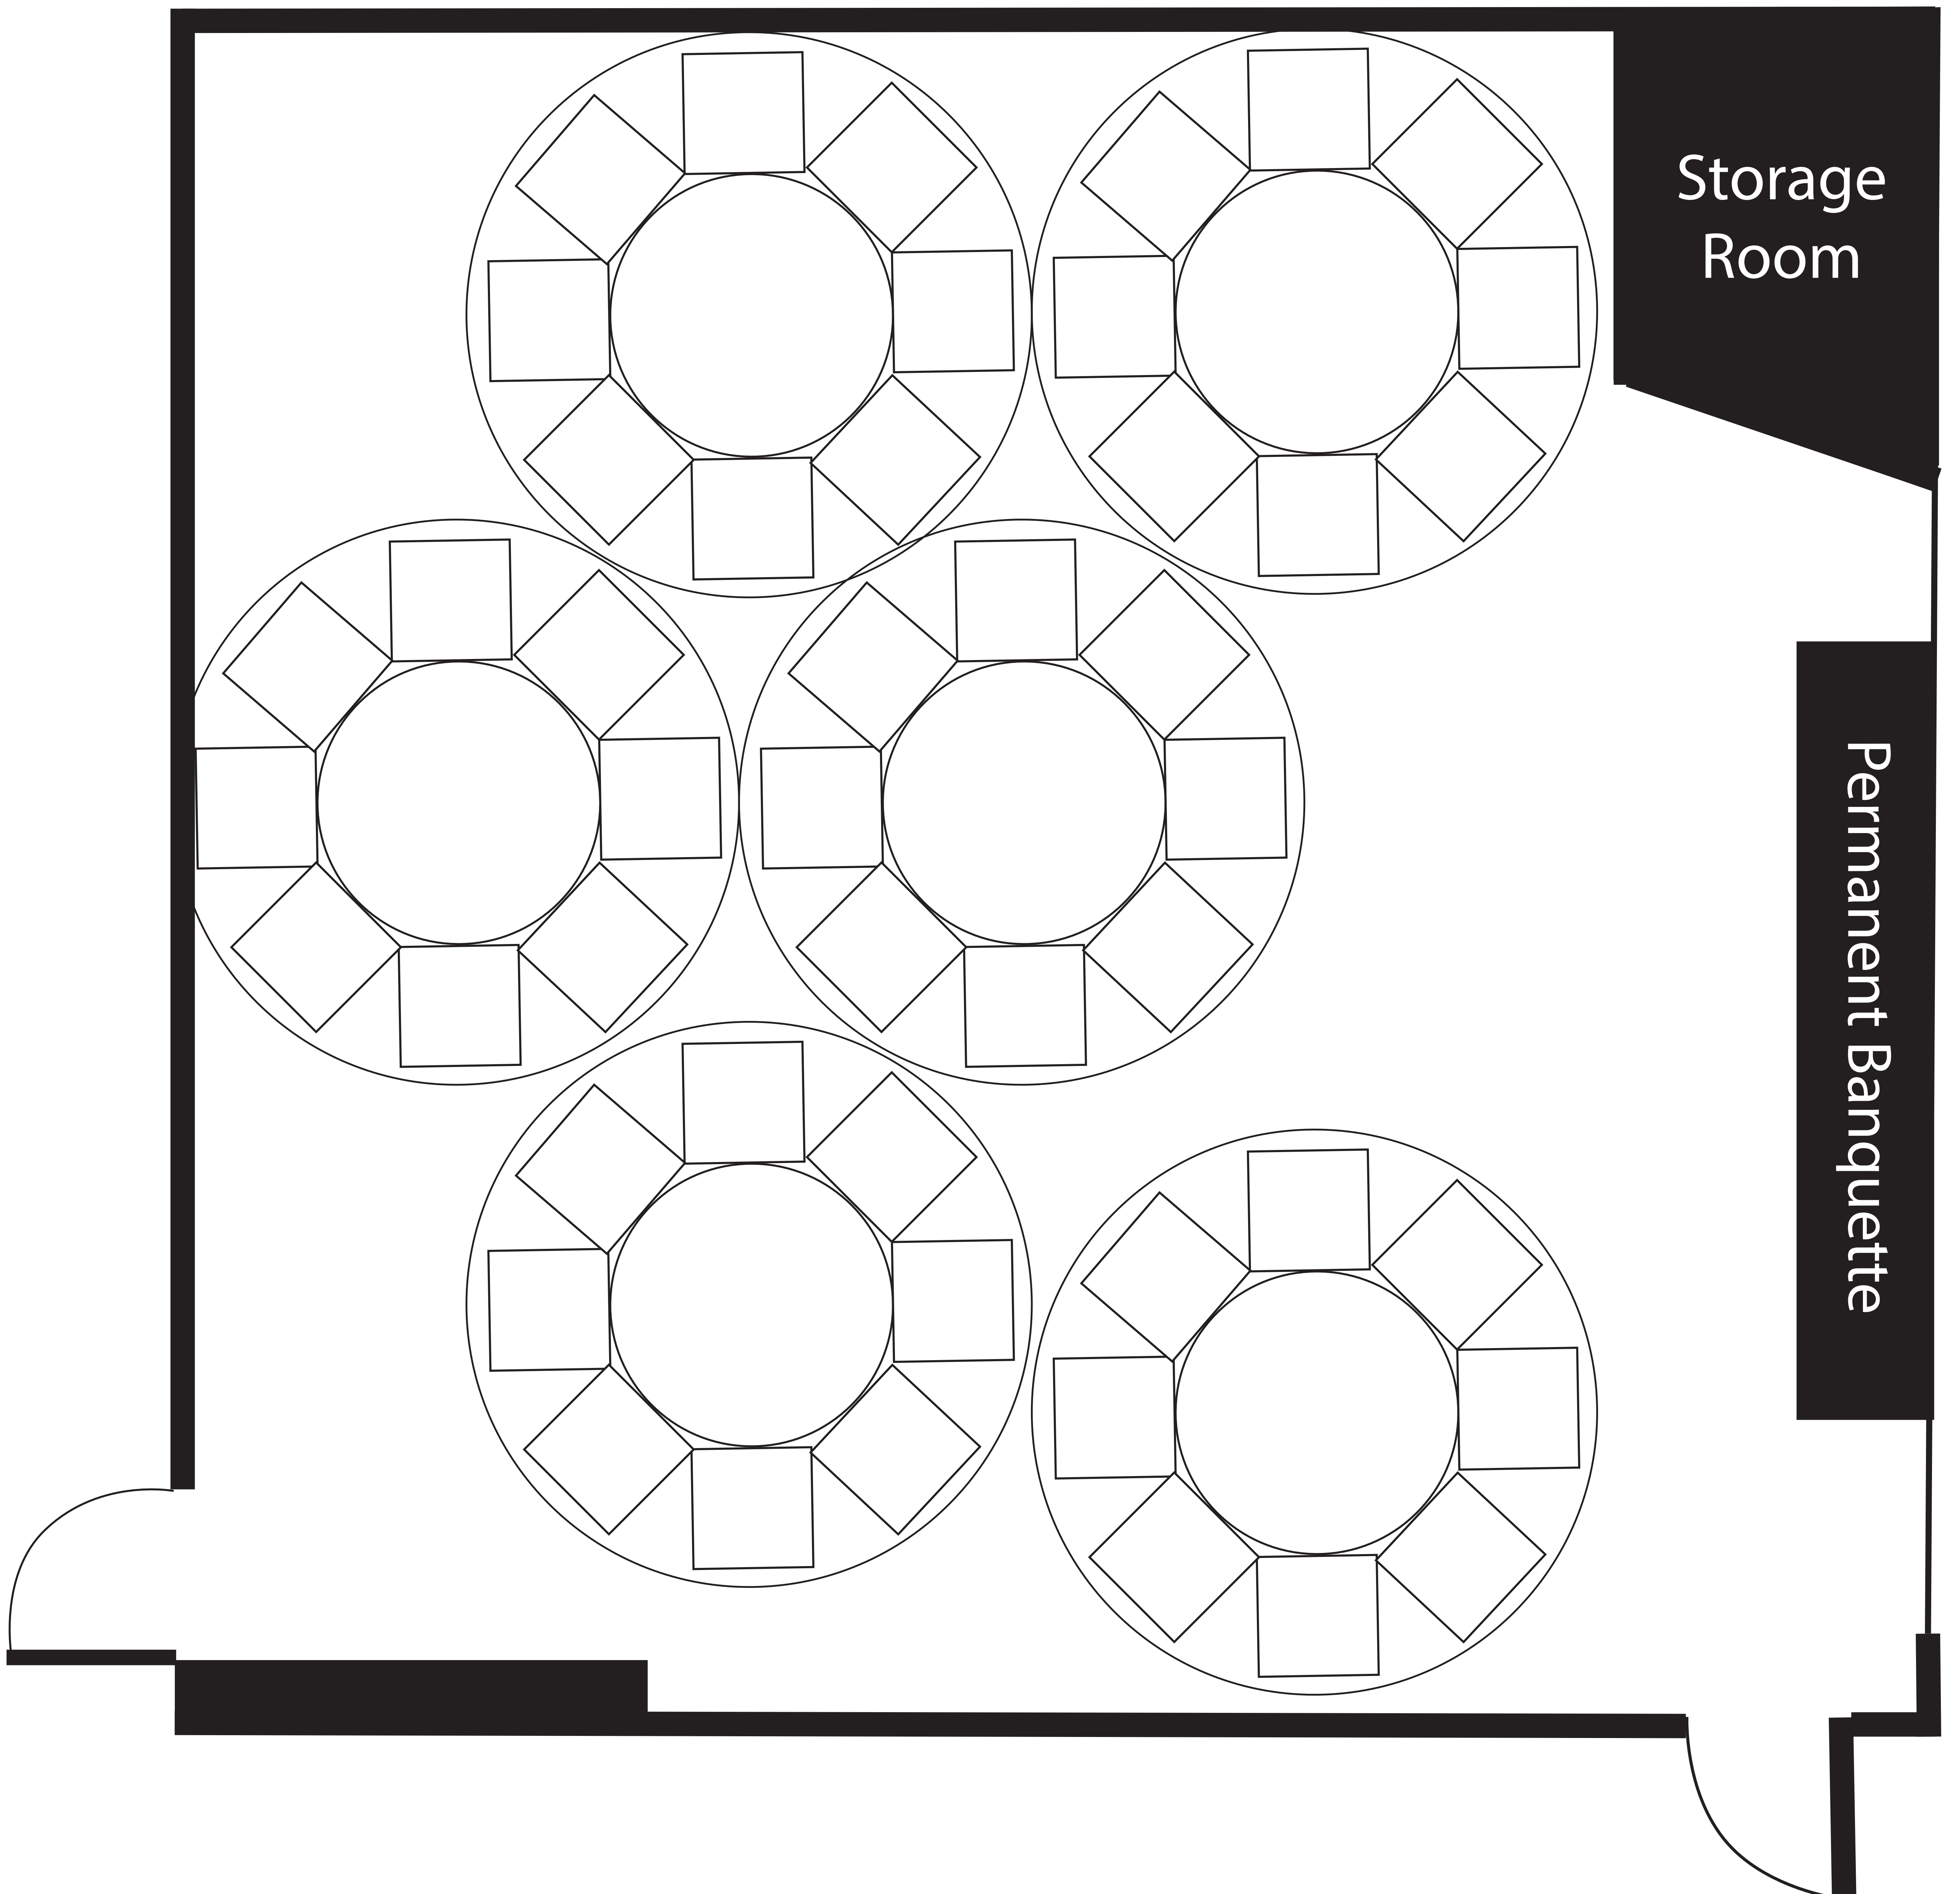

# THE RIVER ROOM

Banquet Seating  
48 ppl  
6 tables of 8

Please Note: Floor Plans are for visual reference only, adequate spacing has been considered.