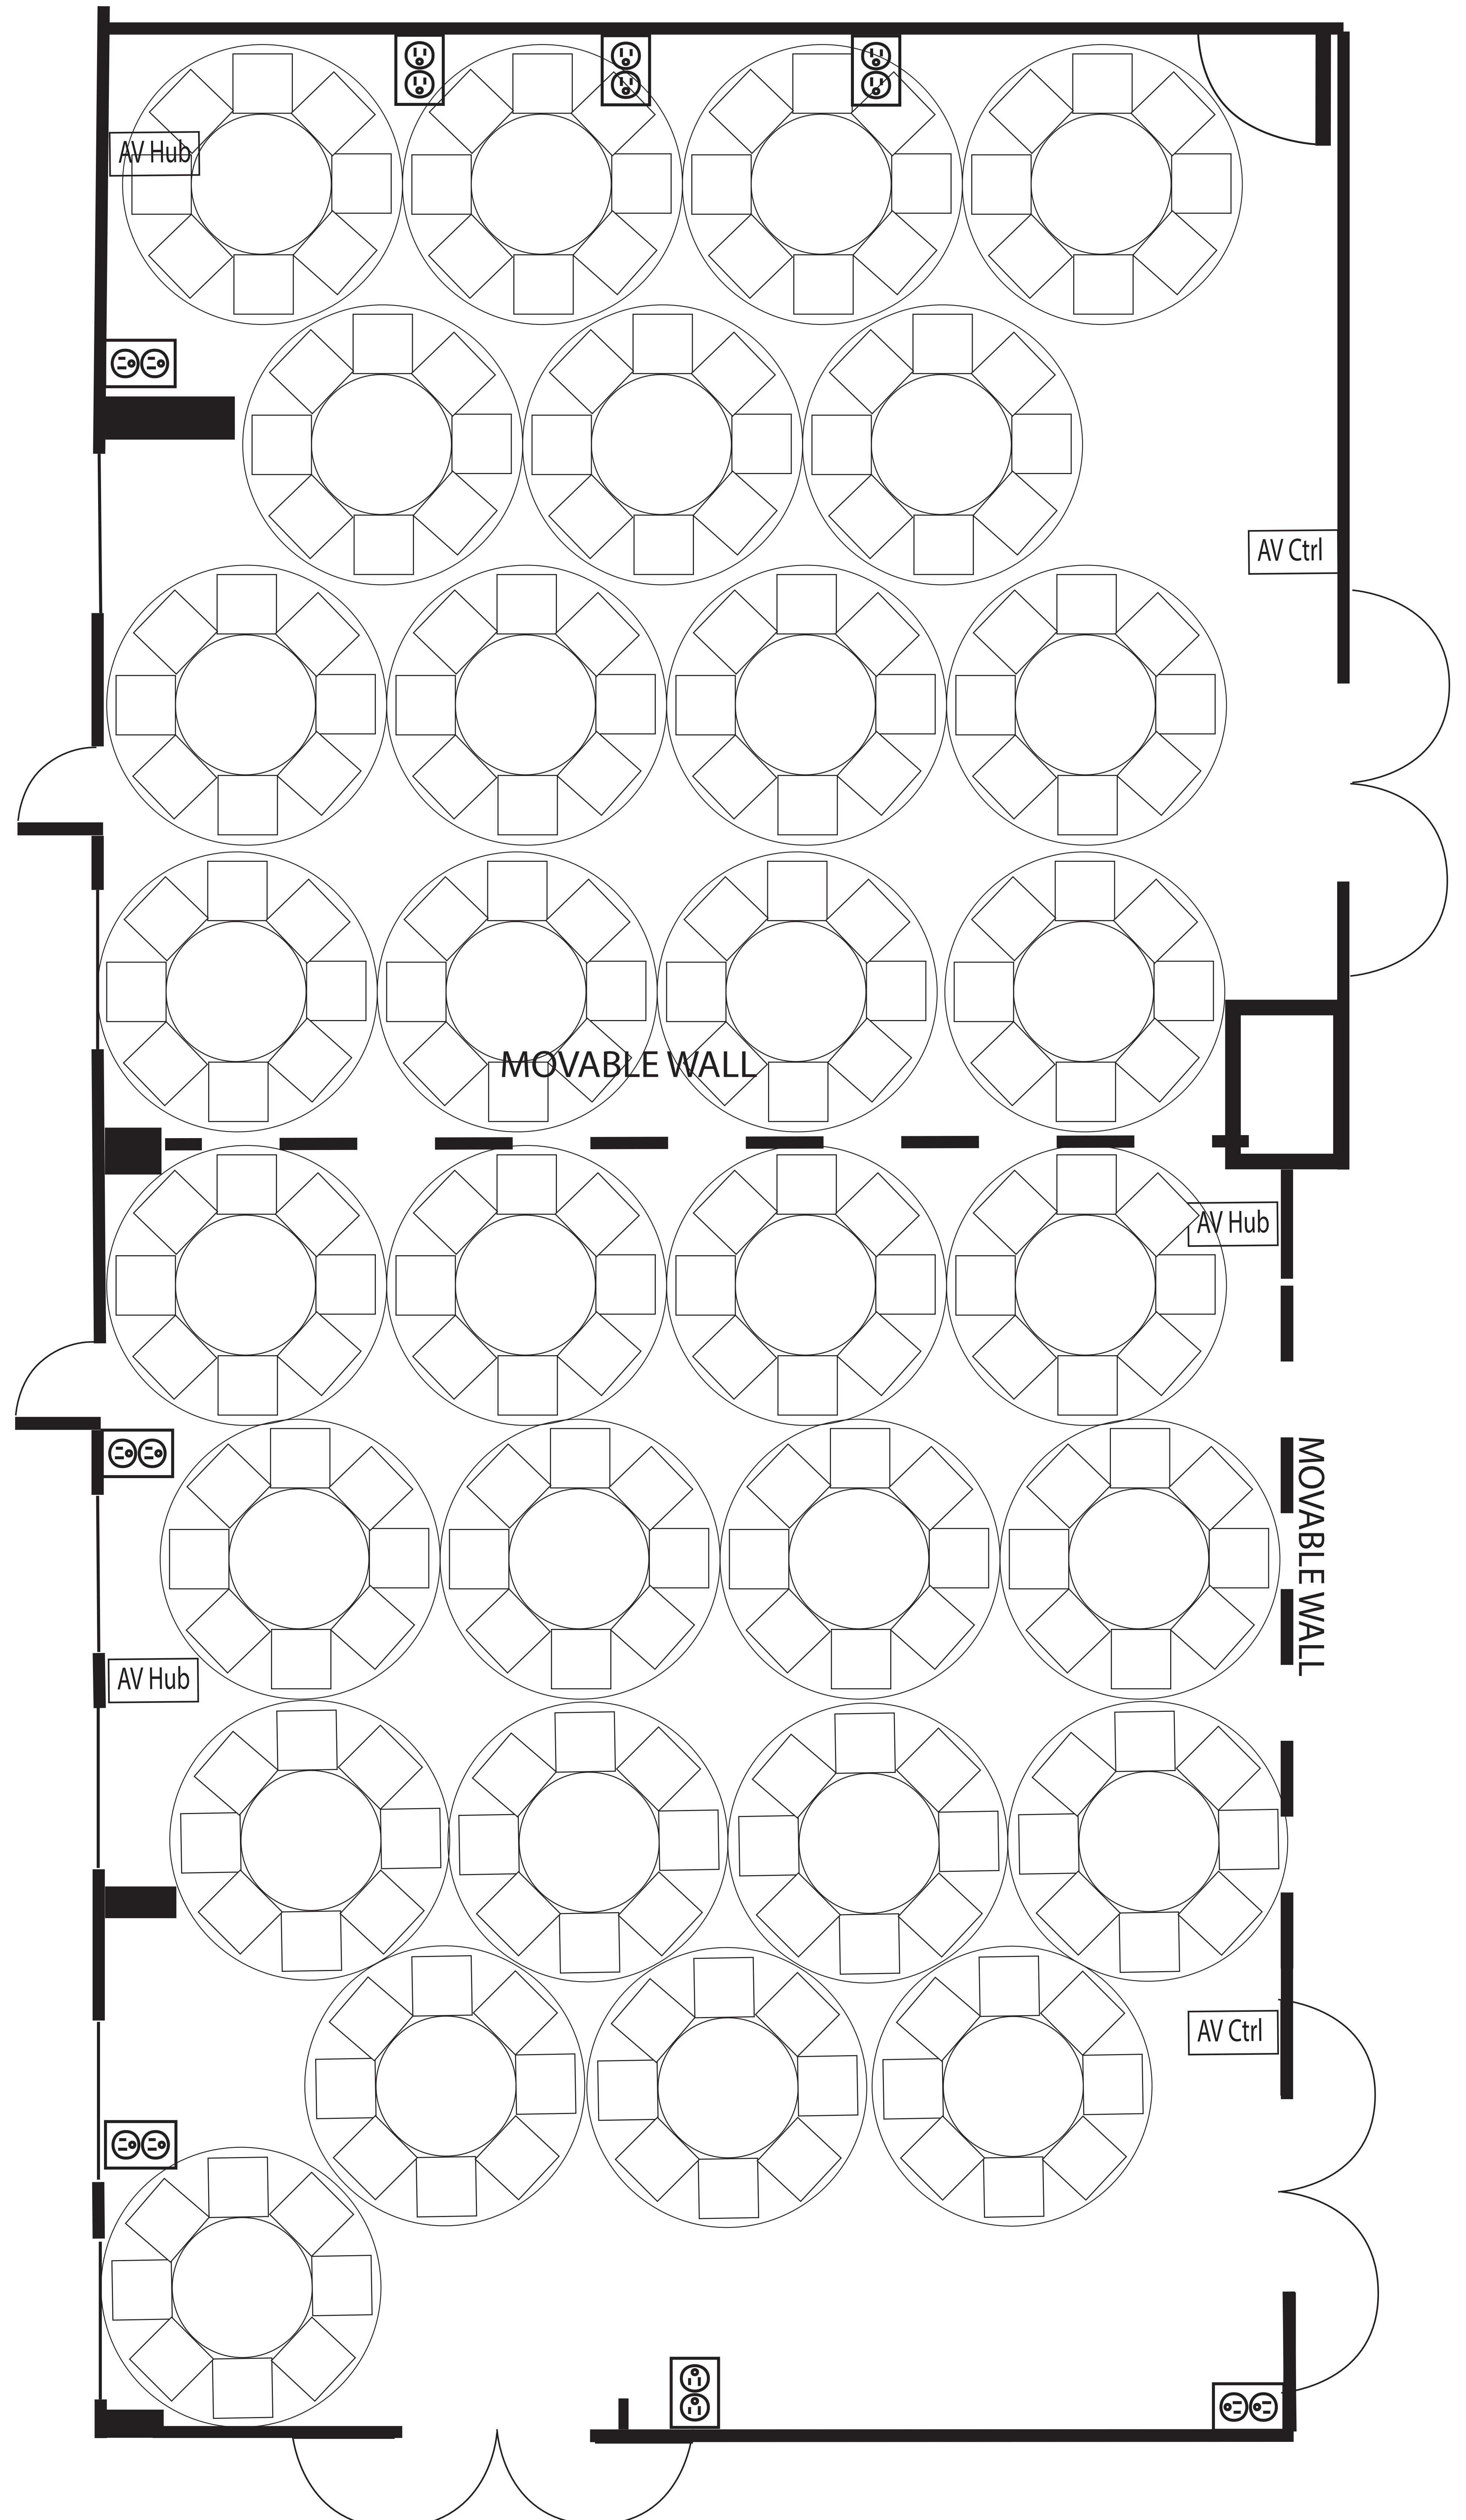

THE GRANDWAY HALL

Banquet Seating
248 ppl
31 tables of 8

Please Note: Floor Plans are for visual reference only, adequate spacing has been considered.